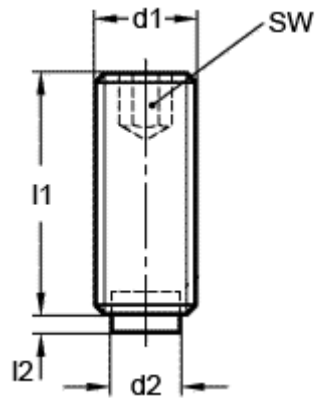

# Data Sheet

Article number: 209306081

Description: E+G Grub screw, st. steel  
GN 913.5-M5-12-MS

## Measures

---

d1 = M5  
d2 = 3.0  
l1 = 12  
l2 = 0.5  
SW = 2.5